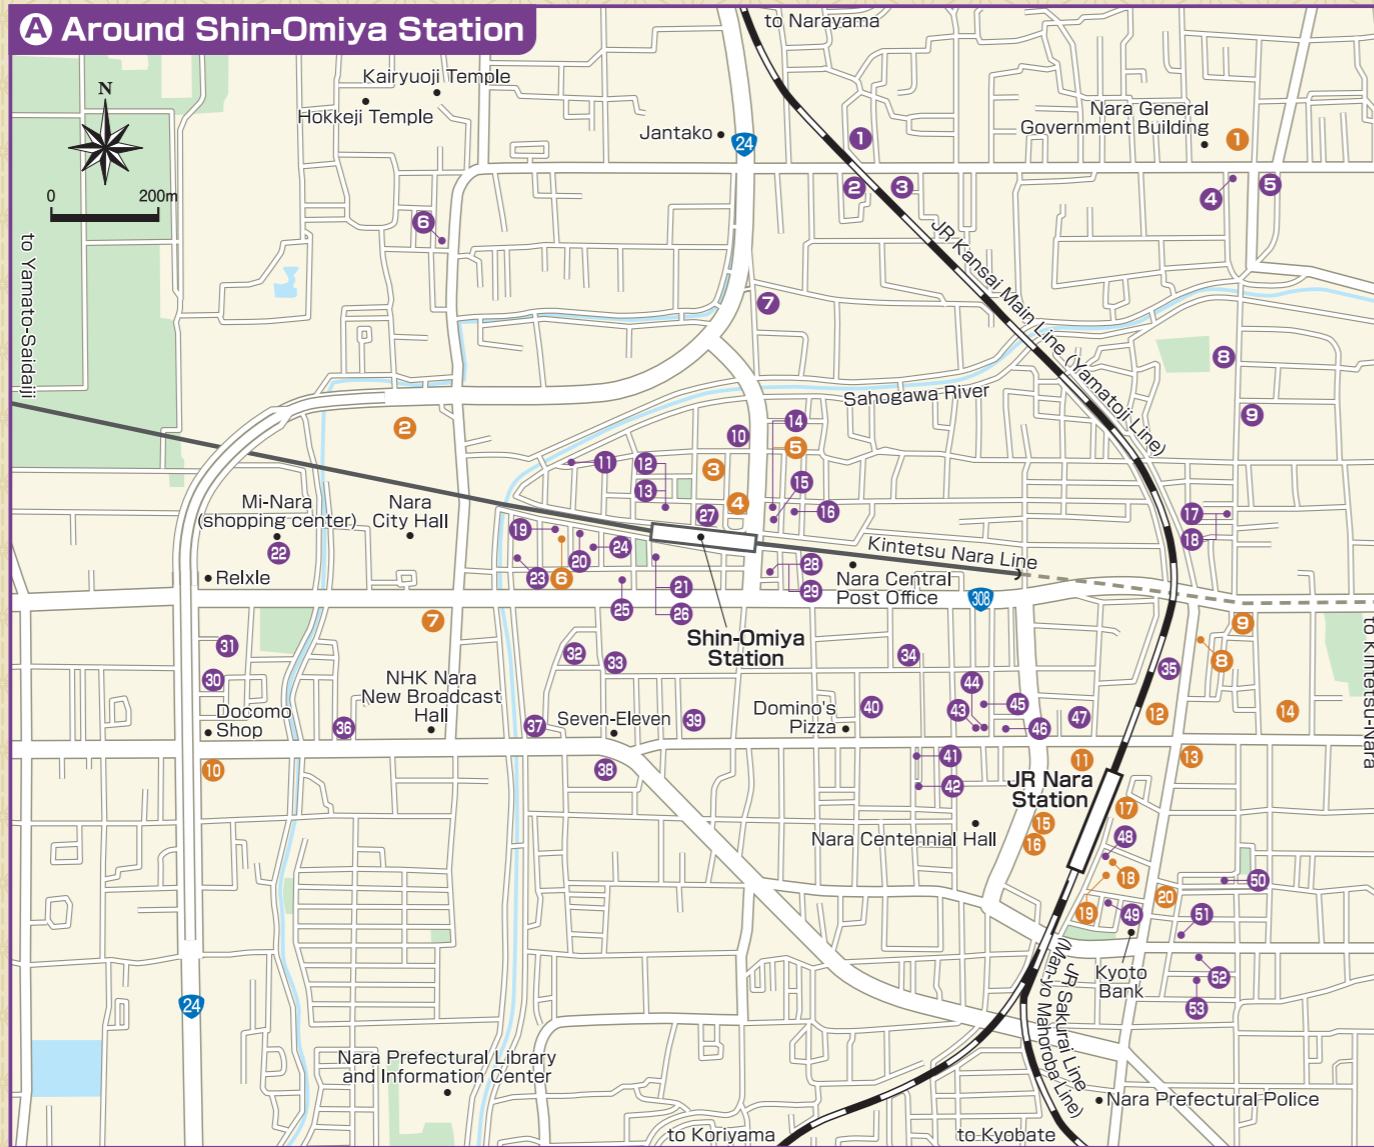

Recommended Restaurants and Accommodations