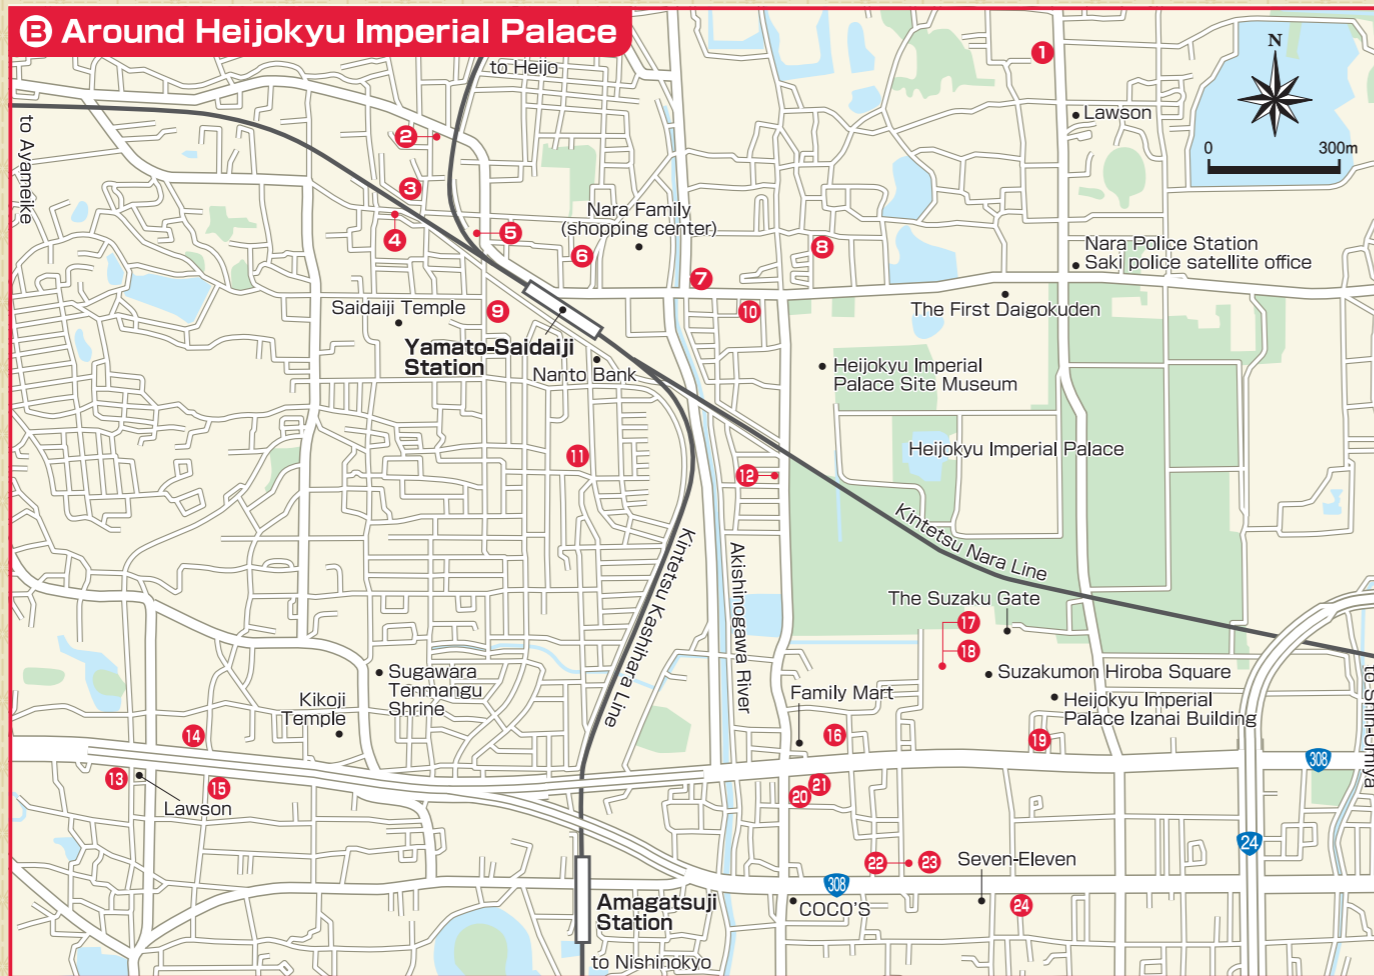

Recommended Restaurants and Accommodations